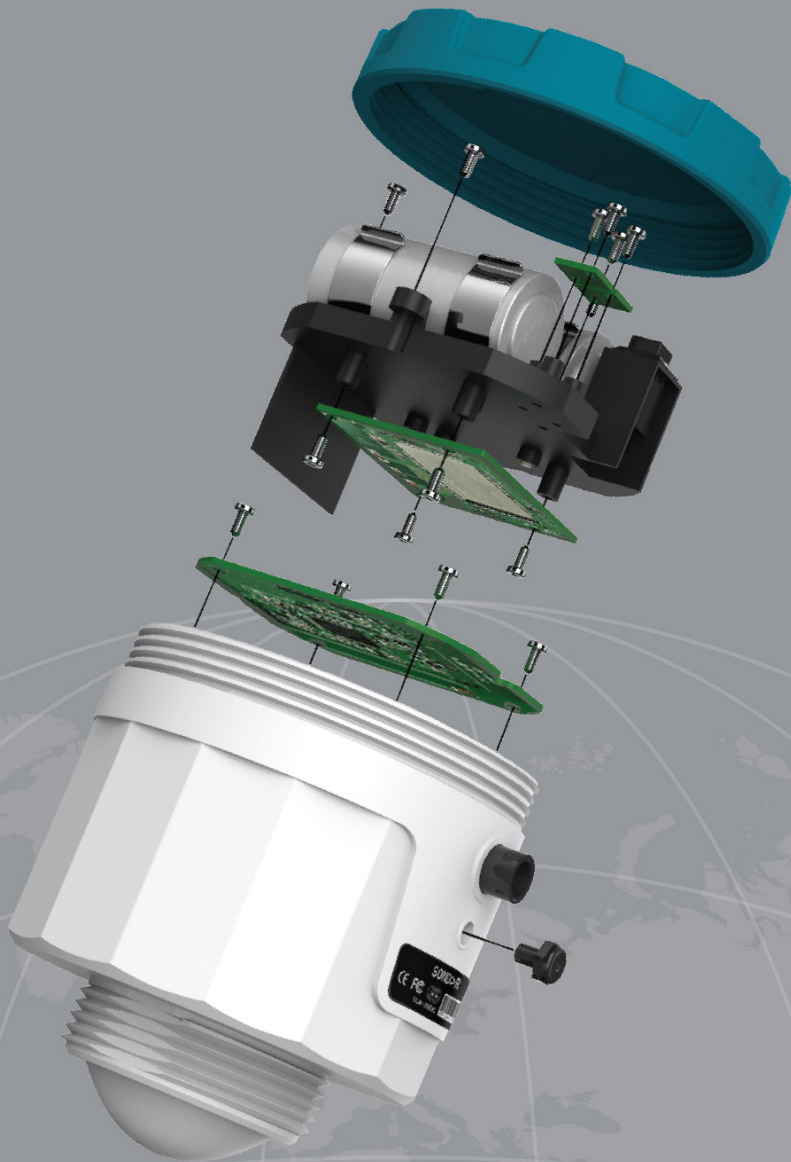

# River Level Monitoring

SINCE 1993

SONDAR Air

# Wireless IoT Level Meter

Sensor + battery + IoT communication

## Wireless IoT River Level Measurement

Wireless monitoring device, easy to install and maintain, adaptable to diverse environments, and specialized for flood warnings during heavy rainfall.

## Control panel River Level Measurement

Real-time river level monitoring device, equipped with various sensors (flow rate, water level, rainfall sensors, etc.) and camera.